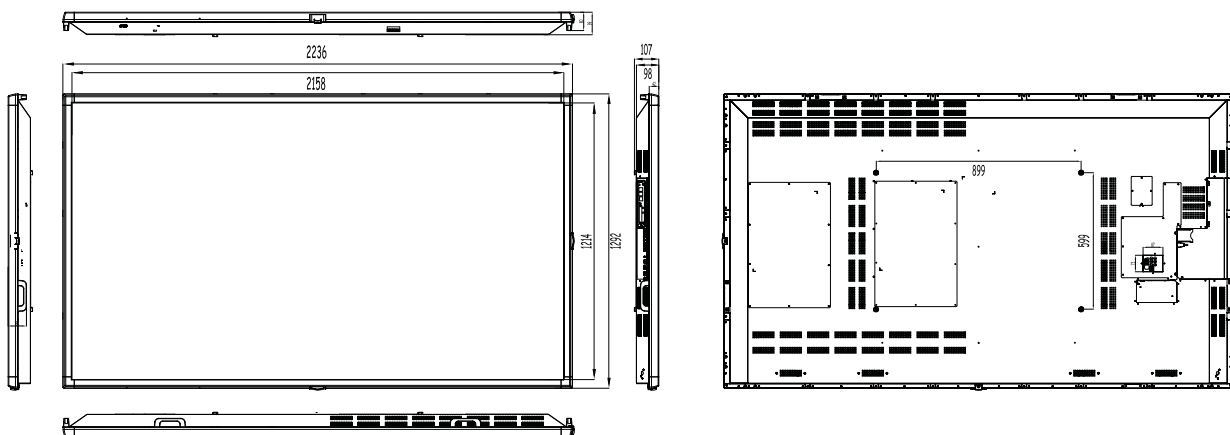

Specifications*

Model	PN-VU983H	
Installation	Portrait / Landscape	
LCD Panel	98-inch	
	Max. Resolution	3840 x 2160
	Brightness	500 cd/m²
	Contrast Ratio	4,000 : 1
	Viewing Angle (H/V)	178°/178° (CR ≥ 10)
	Pixel Pitch	0.57 mm x 0.57 mm
	Display Colours	8bit, 16.7 M colors
	Screen Finish	Haze %25, Hard coating(2H)
	Active Screen Area (W x H)	2159mm x 1214mm
	Response Time	6 ms
Backlight	Edge LED	
OPS Slot	Ready	
Input Terminals	HDMI 2.0 x 3, VGA x 1, USB 2.0 x 2, USB Type C x 1, RJ12 x 1, IR Extender x 1,	
Output Terminals	Mini Jack (Audio) x 1, SPDIF x 1, HDMI x 1	
Network	RJ45, RS232C X 1, Wireless (2.4 GHz / 5 GHz), Wi-Di, Miracast	
Built-in Controller	Memory - 2GB DDR4, Storage - 8GB, SD Cart - Supported (upto 1TB), RJ45 x 1	
Emebdedded USB Player	YES (Supports Image , Audio, Video Files)	
Speaker Output	4 x 10 W	
Mounting	900 x 600	
Power Supply	110 VAC - 240 VAC - 50/60 Hz	
Power Consumption	517 W	
Operating Temperature	0°C to 40°C	
Dimensions (W x D x H) (approx.) (display only)	2236 x 98 x 1292 mm	
Weight (approx.)	102 kg	
Accessories	Remote Control x 1, Remote Control Battery (AAA) x 2, IR Receiver Cable x 1, Power Cable (UK/EU) x 2, Cable management clips x 1, Wall mount adapter x 4, Wall mount screws x 12, VESA - bolt x 4 (M8 x 20mm), Owners Manual (English, Arabic, French, Russian),	

* Tentative. Design and specifications are subject to change without prior notice.